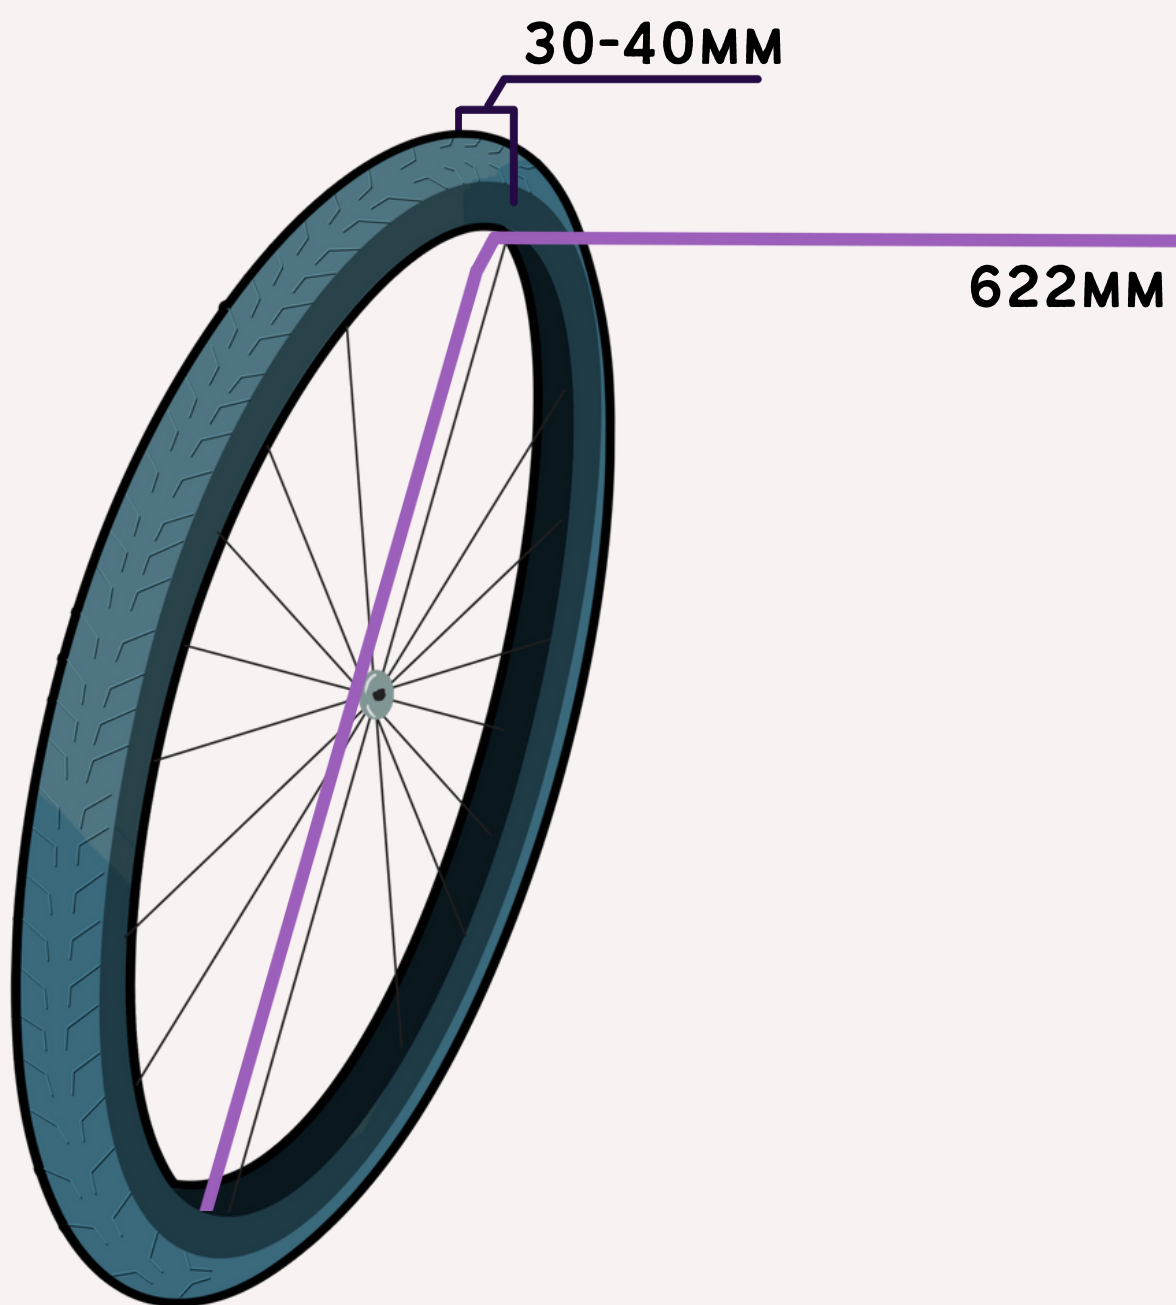

FIREHIYA TIRE - RÊBER

ROAD BIKE/
FIXIE

TOURING /
CITY BIKE

Agahiyên bêtir

The European Commission's support for the production of this publication does not constitute an endorsement of the contents, which reflect the views only of the authors, and the Commission cannot be held responsible for any use which may be made of the information contained therein.

MOUNTAINBIKE

50-60MM (BO LAKERÊN 26 INÇ)

50-66MM (BO 27.5 INÇ LASTÎK)

50-66MM (BO 29 ÎNÇ LASTÎK)

559MM(JI BO LASTÎKÊN 26 ÎNÇ)

584MM(JI BO LASTÎKÊN 27,5ÎNÇ)

622MM(JI BO TEKERÊN 29 ÎNÇ)

TIRE BALONÊ

71,1-101,6MM

584MM

Agahiyên bêtir

The European Commission's support for the production of this publication does not constitute an endorsement of the contents, which reflect the views only of the authors, and the Commission cannot be held responsible for any use which may be made of the information contained therein.