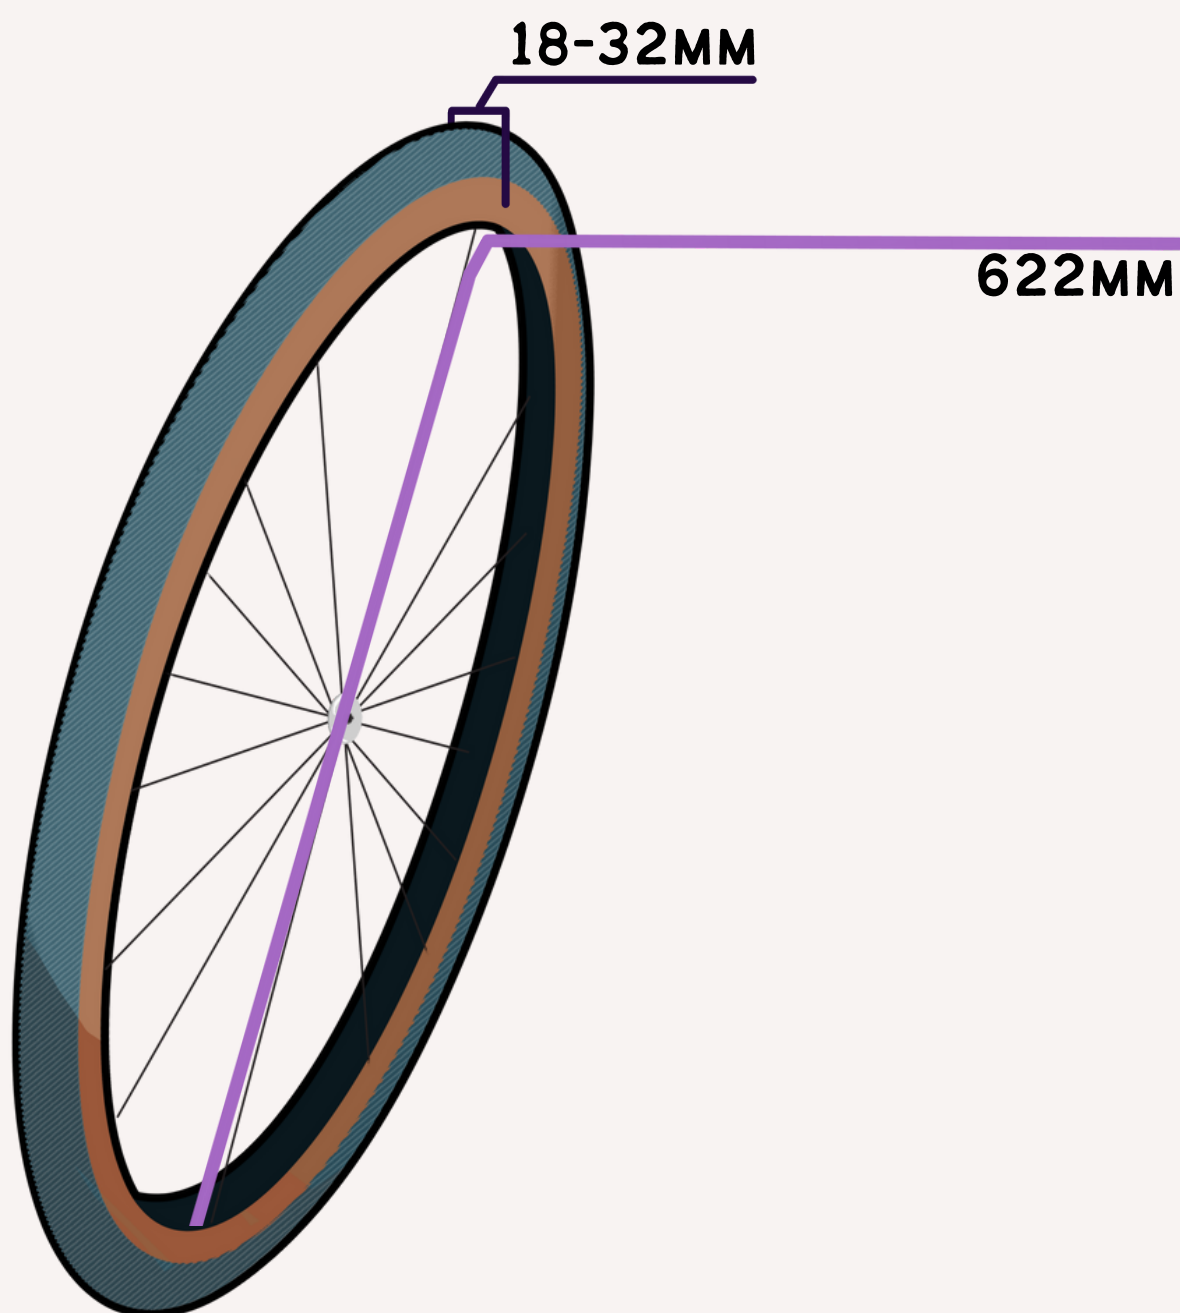

FIREHIYA TIRE - RÊBER

ROAD BIKE/
FIXIE

TOURING /
CITY BIKE

Agahiyên bêtir

The European Commission's support for the production of this publication does not constitute an endorsement of the contents, which reflect the views only of the authors, and the Commission cannot be held responsible for any use which may be made of the information contained therein.

MOUNTAINBIKE

50-60MM (BO LAKERÊN 26 INÇ)

50-66MM (BO 27.5 INÇ LASTÎK)

50-66MM (BO 29 ÎNÇ LASTÎK)

559MM(JI BO LASTÎKÊN 26 ÎNÇ)

584MM(JI BO LASTÎKÊN 27,5ÎNÇ)

622MM(JI BO TEKERÊN 29 ÎNÇ)

TIRE BALONÊ

71,1-101,6MM

584MM

Agahiyên bêtir

The European Commission's support for the production of this publication does not constitute an endorsement of the contents, which reflect the views only of the authors, and the Commission cannot be held responsible for any use which may be made of the information contained therein.