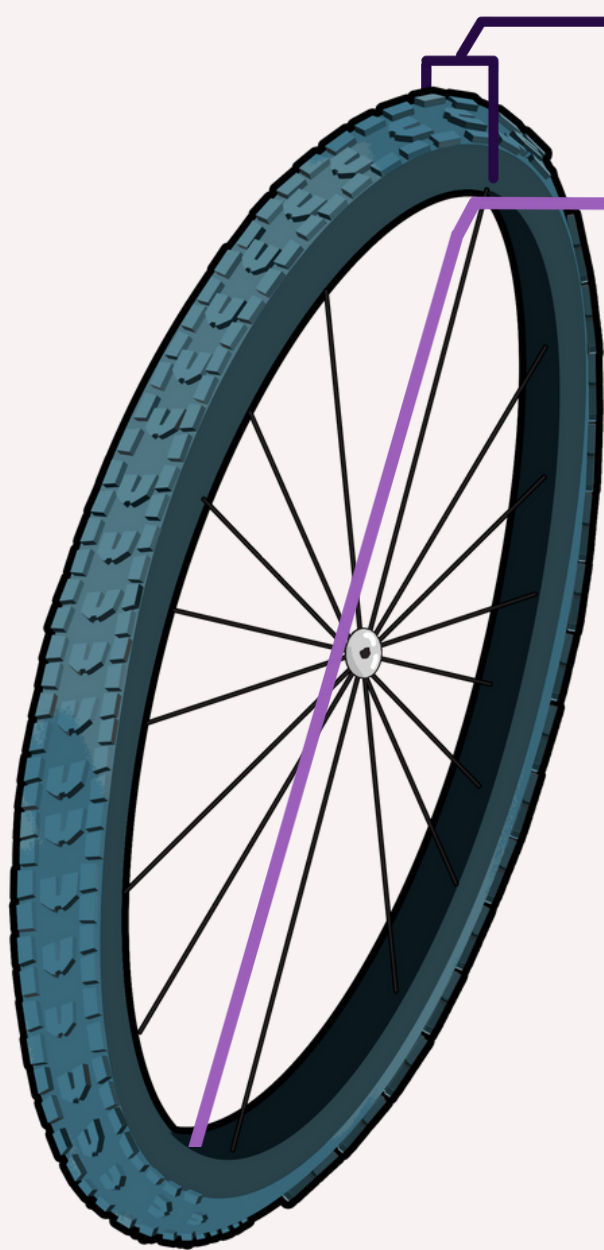

FIREHIYA TIRE - RÊBER

ROAD BIKE/
FIXIE

TOURING /
CITY BIKE

Agahiyên bêtir

The European Commission's support for the production of this publication does not constitute an endorsement of the contents, which reflect the views only of the authors, and the Commission cannot be held responsible for any use which may be made of the information contained therein.

MOUNTAINBIKE

50-60MM (BO LAKERÊN 26 INÇ)

50-66MM (BO 27.5 INÇ LASTÎK)

50-66MM (BO 29 ÎNÇ LASTÎK)

559MM(JI BO LASTÎKÊN 26 ÎNÇ)

584MM(JI BO LASTÎKÊN 27,5ÎNÇ)

622MM(JI BO TEKERÊN 29 ÎNÇ)

TIRE BALONÊ

71,1-101,6MM

584MM

Agahiyên bêtir

The European Commission's support for the production of this publication does not constitute an endorsement of the contents, which reflect the views only of the authors, and the Commission cannot be held responsible for any use which may be made of the information contained therein.